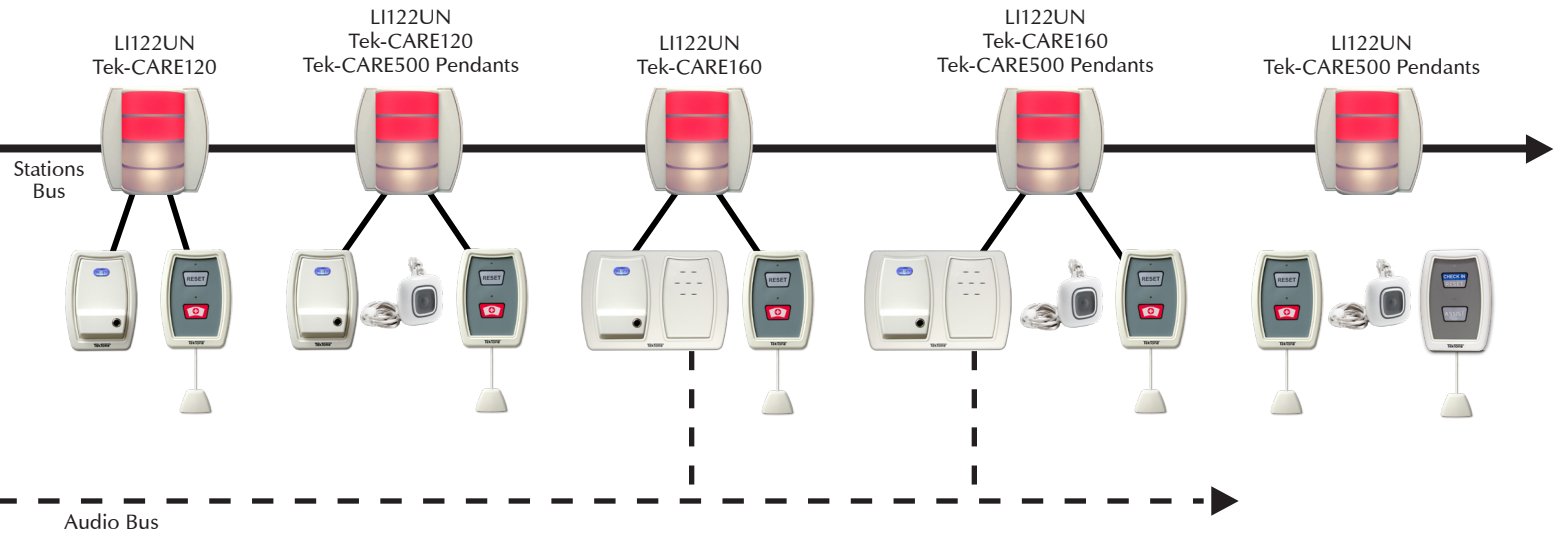

# TekTone® Integrated Wired and Wireless Call Systems w/ Domes

IL1091 • Rev. 0 • 02/2022

Tek-CARE120/160  
Nurse Call System (Wired)

NC415G3  
Master Station

NC120/NC160  
Central Equipment (CE) Modules

NC554/8  
Network Switch

Tek-CARE500  
Wireless Call System

NC475DESK  
Tek-CARE® Appliance Server

Facility  
LAN

NC511UL  
Repeater/Locator

NC511UL  
Repeater/Locator

NC510UL  
Receiver

SF521UL/SF523UL  
Wireless Stations

SF503UL/SF504UL  
Pendant Transmitters